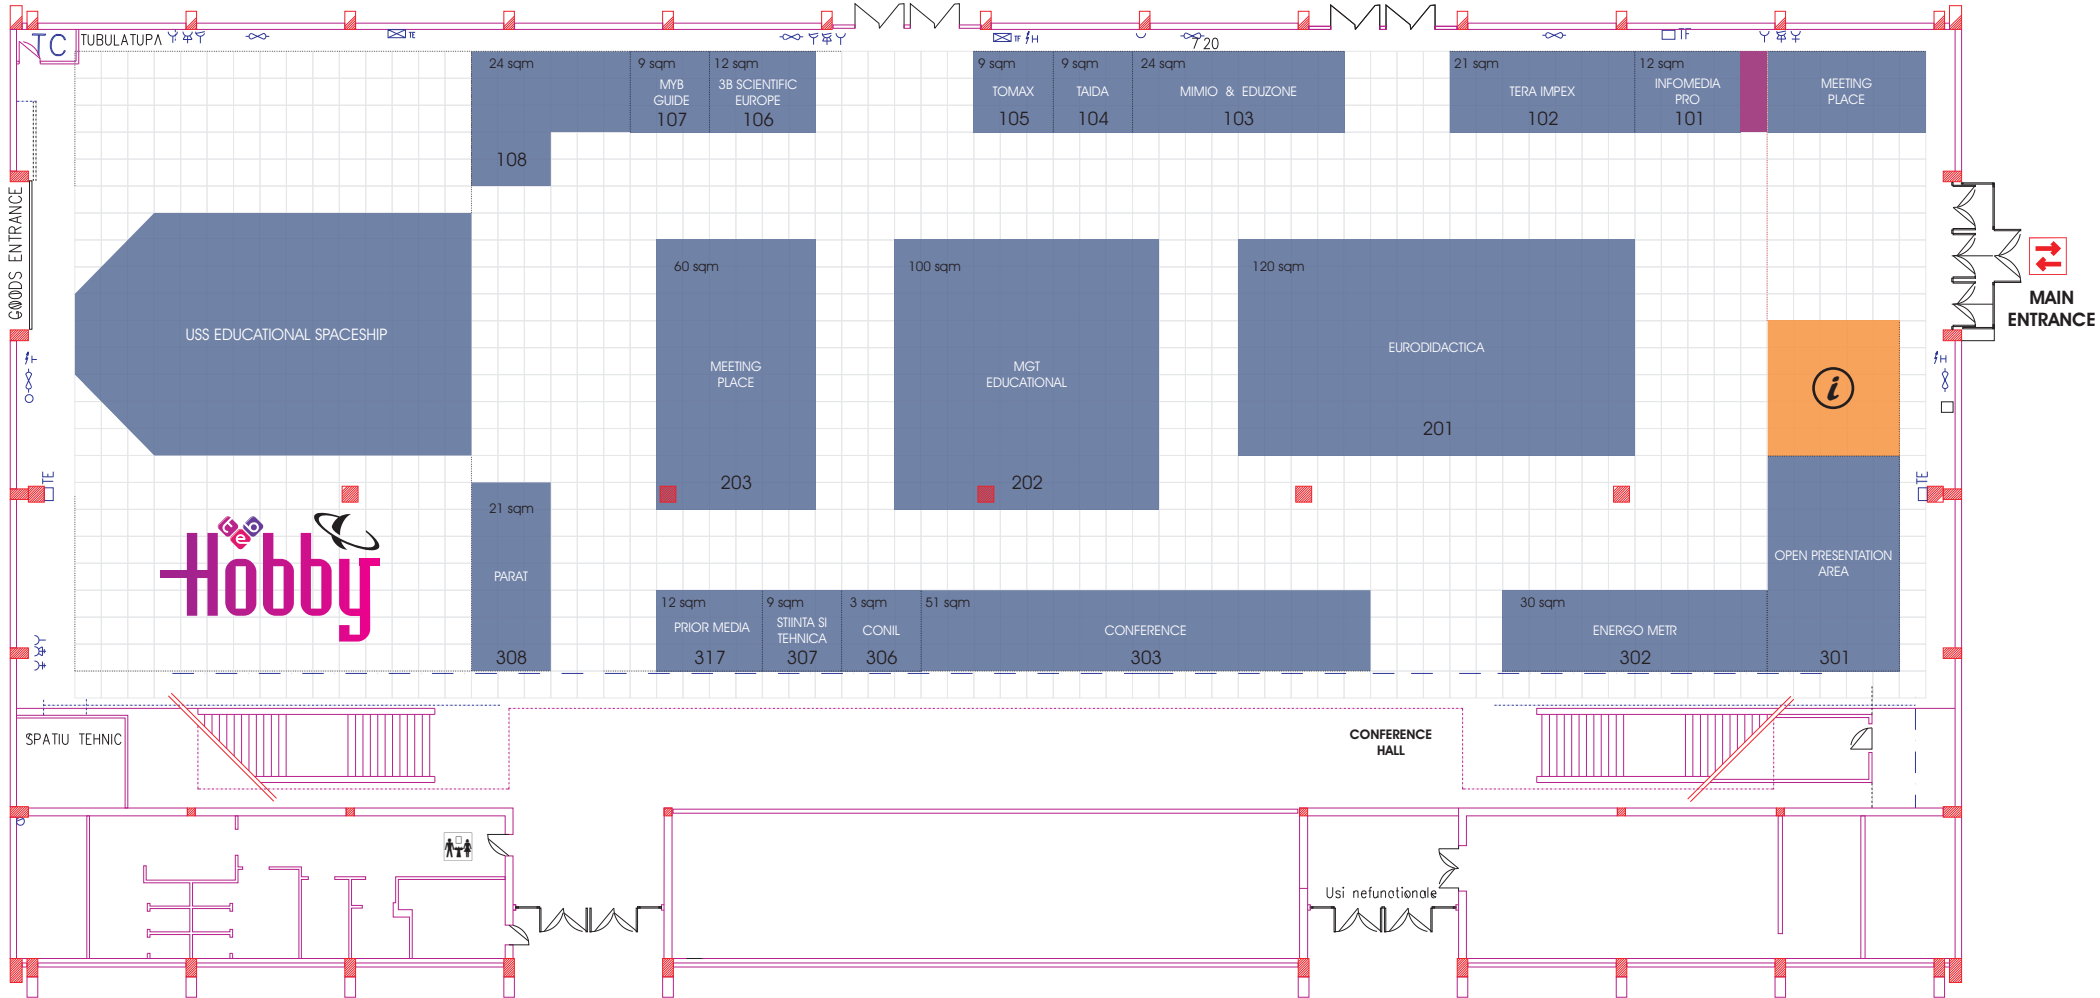

TÂRGUL EDUCAȚIONAL
BUCUREȘTI

TÂRGUL EDUCAȚIONAL
BUCUREȘTI

GENERAL FLOOR PLAN TEB EXPO 2016

TEB 2016

- FREE
- STAND BY
- RESERVED
- SOLD
- INFO

■ one Grey square = 1 sqm

For the updated floor plan of TEB Expo please ask the organizer or visit the official website of TEB Expo

Layout Subject to Alteration at the Discretion of The Organizer Organised by Expo 24 Romania

19 - 21 April 2016
Romexpo Exhibition Center
Bucharest, Romania

Layout Subject to Alteration
at the Discretion of The
Organiser

Organised By
Expo 24 Romania

Indoor main Hall C6

Last update: 07 April 2016